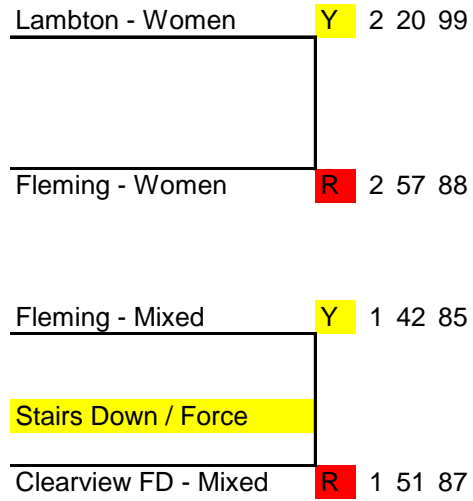

**Knockout Tournament
Women's & Mixed**

2018 Lambton

Seeding Round L 1st Round Knockout L

1 Fleming Women	Y	2	44	41
2 Lambton Women	R	2	14	14
3 Clearview - Mixed	Y	1	59	77
Highrise Up				
4 Fleming - Mixed	R	1	48	15